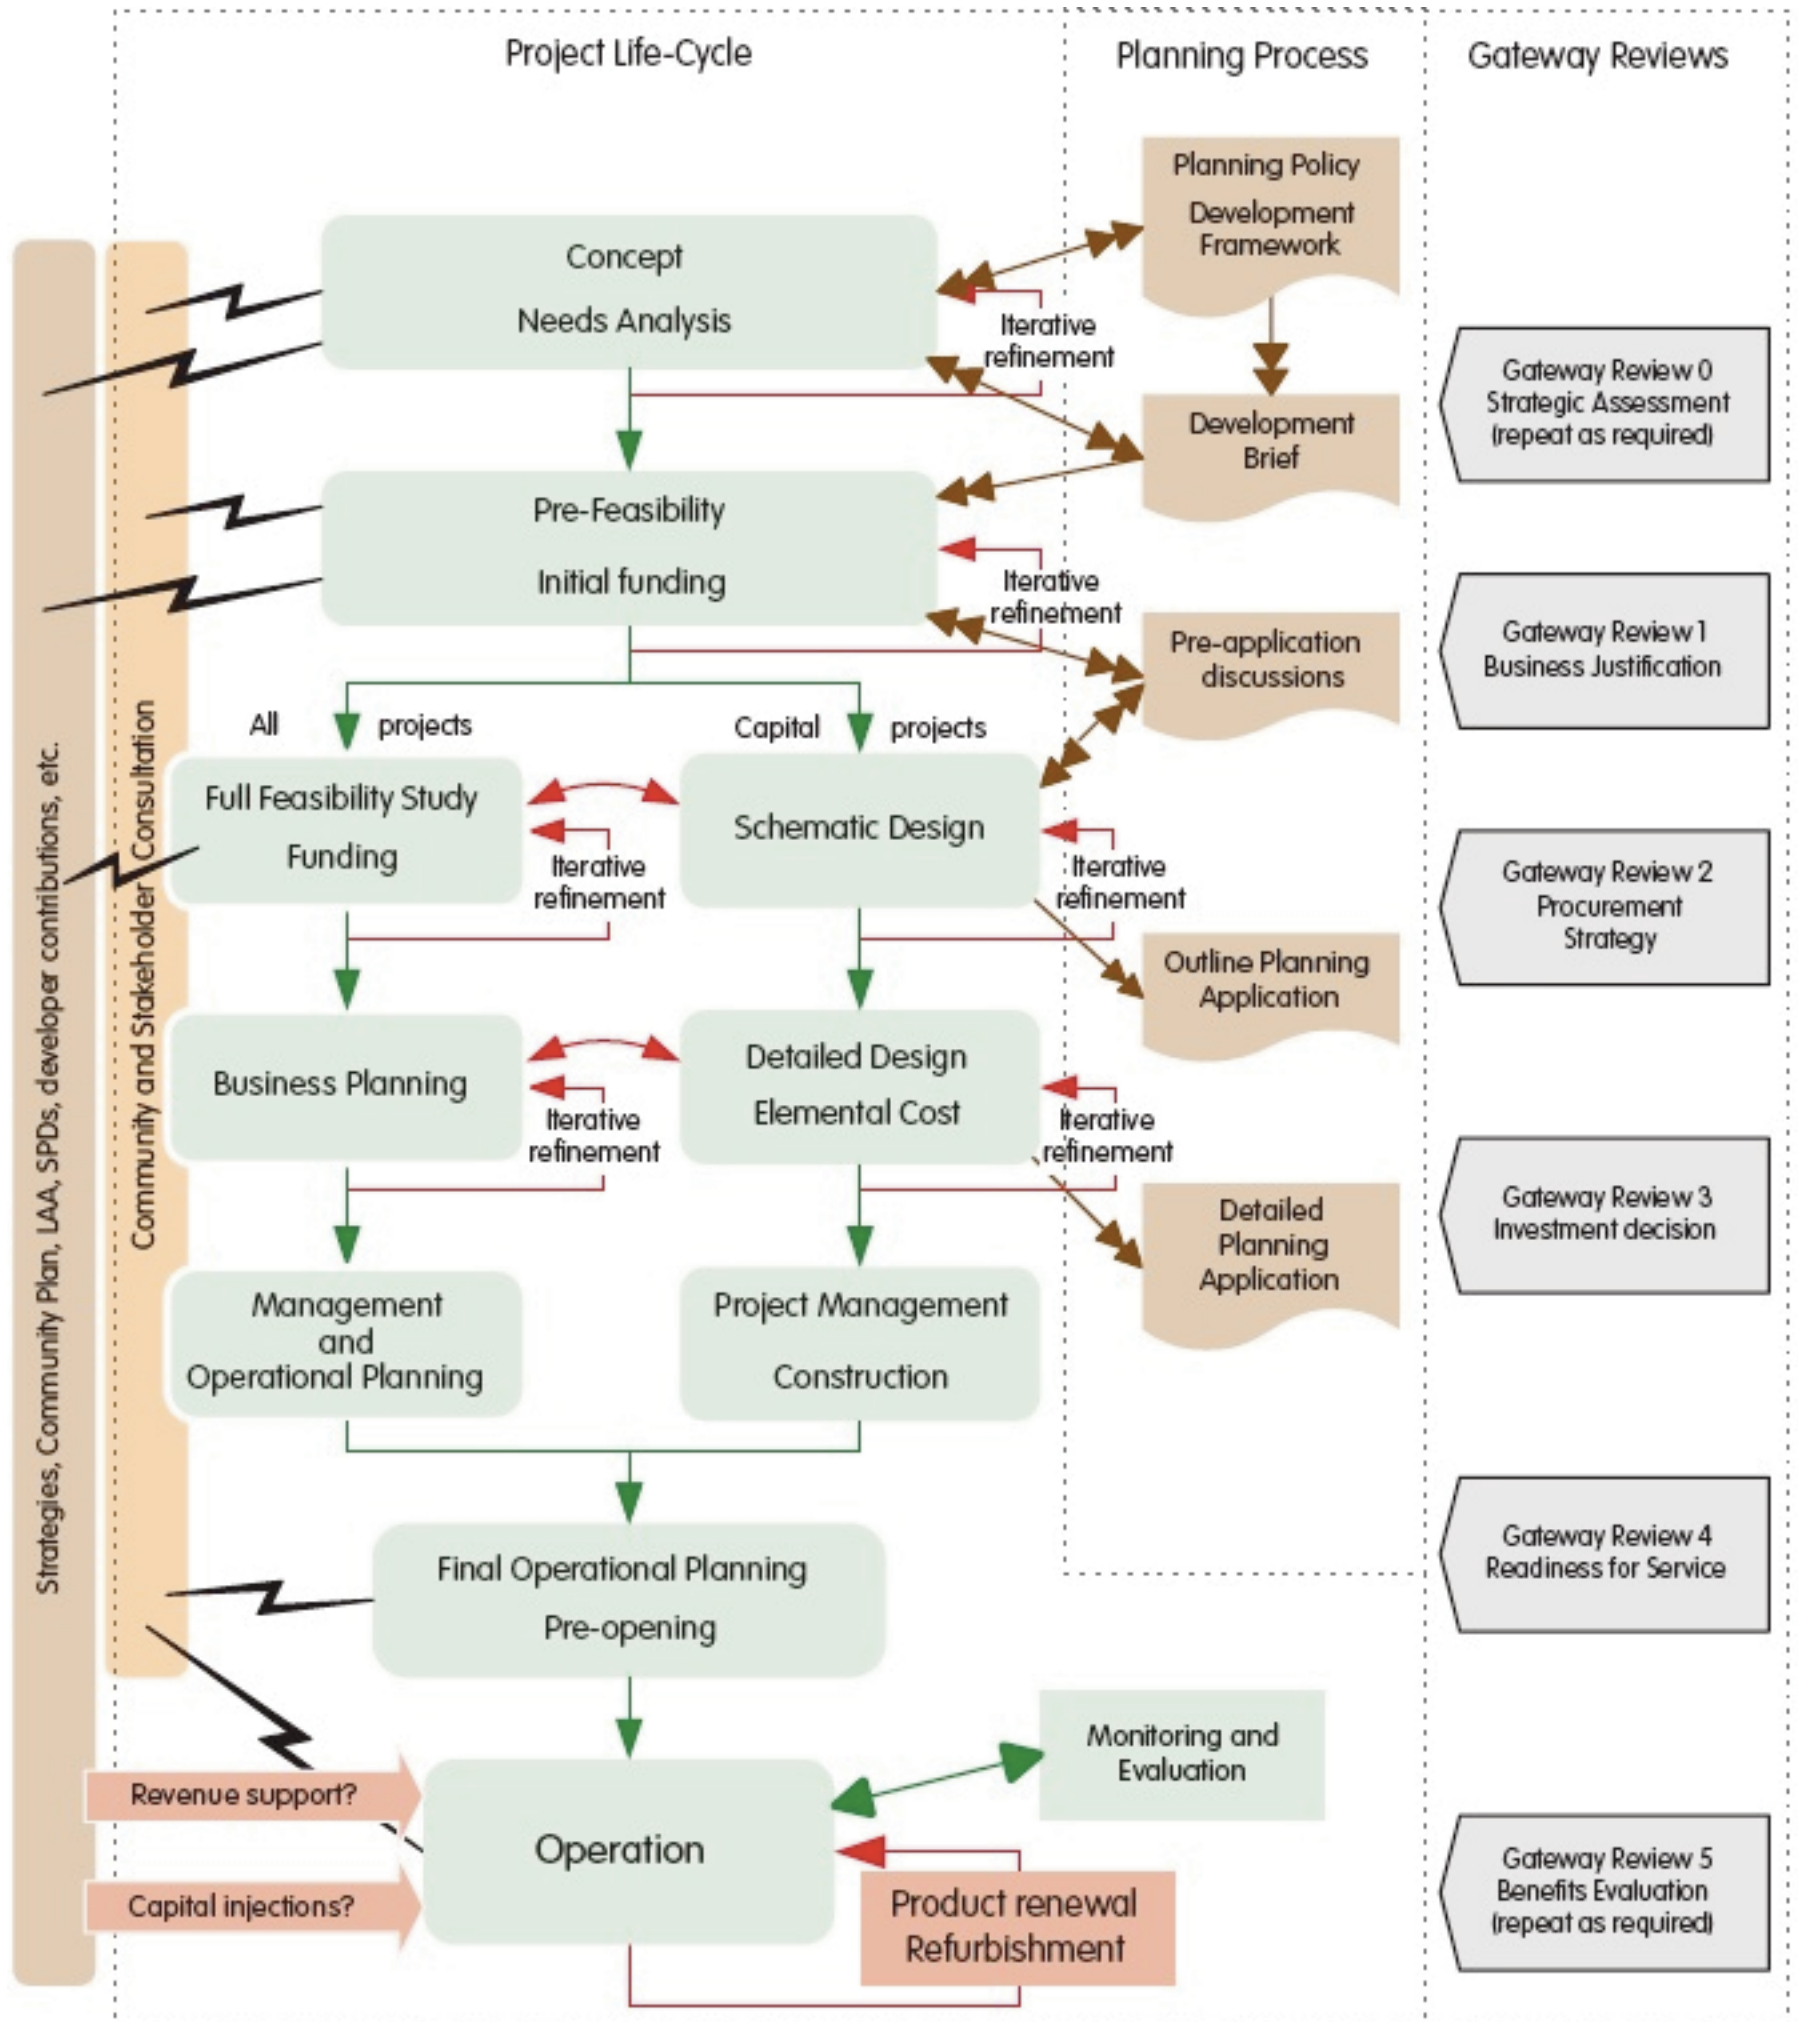

Life Cycle Diagram: Thames Gateway North Kent Cultural Toolkit

Diagram and project life-cycle plan copyright ©2006 Locum Consulting